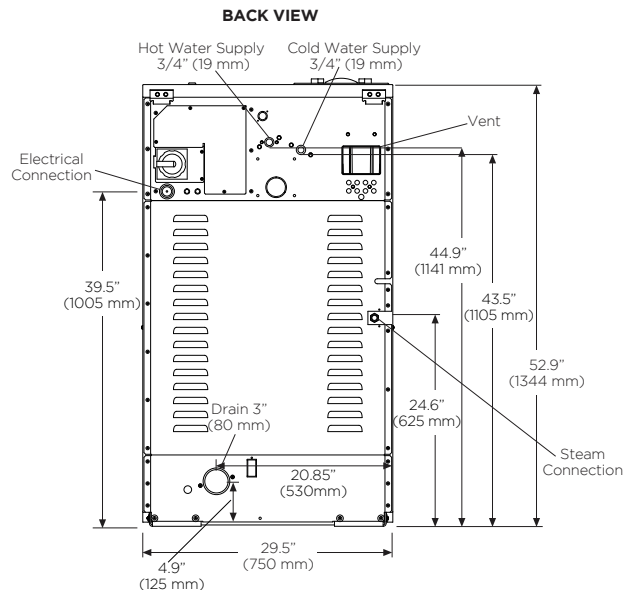

2500 State Road 44 • Oshkosh, WI 54904
920.231.8222 • FAX 920.231.4666
www.cgilaundry.com

RMG033

VENDED G-FLEX 33-POUND CAPACITY
HARD-MOUNT WASHER-EXTRACTOR

Capacity lbs (kg)	33 (15)
Cylinder Diameter inch (mm)	24.4 (620)
Cylinder Depth inch (mm)	16.4 (416)
Cylinder Volume cu ft (dm³)	4.5 (126)
Net Weight lbs (kg)	525 (238)
Crated Weight lbs (kg)	580 (263)
Machine Width inch (mm)	29.5 (750)
Machine Depth inch (mm)	32.25 (819)
Machine Height inch (mm)	52.9 (1344)
Door Opening inch (mm)	12.9 (327)
Floor to Door inch (mm)	20 (509)
Shipping Dimensions inch (mm) (WxDxH)	30.6 x 37.9 x 58.8 (777 x 962 x 1494)
Washing Speed rpm	47
Spin Speeds rpm	47/100/380/540/635/760
G-force	50/100/140/200
Static Force Transmitted lbs (kg)	721 (327)
Dynamic Force Transmitted lbs (kg)	1387 (629)
Frequency of Dynamic Force Hz	12.7
Available Voltages/Wire Conductor/Amp	208-240/60/1, 2W+G, 10 Amp
Drain Diameter inch (mm)	3 (80)
Water Inlets inch (mm)	2 @ 3/4 (2 @ 19)
Recommended Water Pressure PSI (bar)	30-60 (2-4)
Water Flow gal/min (l/min)	16 (60)
Total Power kW	0.85

* Specifications subject to change without notice or obligation. Call Continental Girbau Inc for dimensions not shown or for clarification.