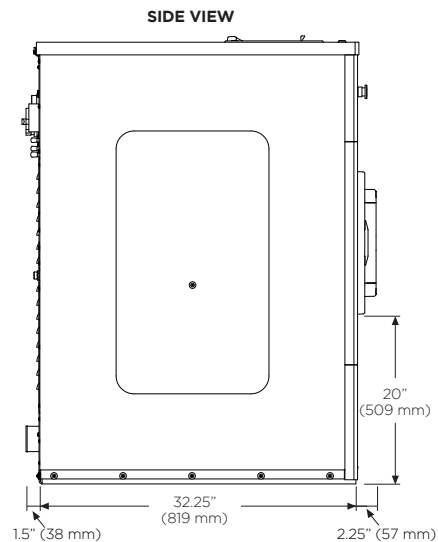

2500 State Road 44 • Oshkosh, WI 54904
920.231.8222 • FAX 920.231.4666
www.cgilaundry.com

RMG033

VENDED G-FLEX 33-POUND CAPACITY
HARD-MOUNT WASHER-EXTRACTOR

Capacity lbs (kg)	33 (15)
Cylinder Diameter inch (mm)	24.4 (620)
Cylinder Depth inch (mm)	16.4 (416)
Cylinder Volume cu ft (dm³)	4.5 (126)
Net Weight lbs (kg)	525 (238)
Crated Weight lbs (kg)	580 (263)
Machine Width inch (mm)	29.5 (750)
Machine Depth inch (mm)	32.25 (819)
Machine Height inch (mm)	52.9 (1344)
Door Opening inch (mm)	12.9 (327)
Floor to Door inch (mm)	20 (509)
Shipping Dimensions inch (mm) (WxDxH)	30.6 x 37.9 x 58.8 (777 x 962 x 1494)
Washing Speed rpm	47
Spin Speeds rpm	47/100/380/540/635/760
G-force	50/100/140/200
Static Force Transmitted lbs (kg)	721 (327)
Dynamic Force Transmitted lbs (kg)	1387 (629)
Frequency of Dynamic Force Hz	12.7
Available Voltages/Wire Conductor/Amp	208-240/60/1, 2W+G, 10 Amp
Drain Diameter inch (mm)	3 (80)
Water Inlets inch (mm)	2 @ 3/4 (2 @ 19)
Recommended Water Pressure PSI (bar)	30-60 (2-4)
Water Flow gal/min (l/min)	16 (60)
Total Power kW	0.85

* Specifications subject to change without notice or obligation. Call Continental Girbau Inc for dimensions not shown or for clarification.