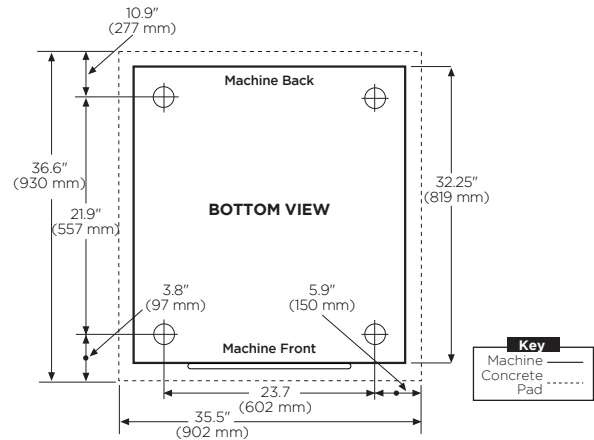

2500 State Road 44 • Oshkosh, WI 54904
 920.231.8222 • FAX 920.231.4666
 www.cgilaundry.com

RMG033

VENDED G-FLEX 33-POUND CAPACITY
 HARD-MOUNT WASHER-EXTRACTOR

Capacity lbs (kg)	33 (15)
Cylinder Diameter inch (mm)	24.4 (620)
Cylinder Depth inch (mm)	16.4 (416)
Cylinder Volume cu ft (dm ³)	4.5 (126)
Net Weight lbs (kg)	525 (238)
Crated Weight lbs (kg)	580 (263)
Machine Width inch (mm)	29.5 (750)
Machine Depth inch (mm)	32.25 (819)
Machine Height inch (mm)	52.9 (1344)
Door Opening inch (mm)	12.9 (327)
Floor to Door inch (mm)	20 (509)
Shipping Dimensions inch (mm) (WxDxH)	30.6 x 37.9 x 58.8 (777 x 962 x 1494)
Washing Speed rpm	47
Spin Speeds rpm	47/100/380/540/635/760
G-force	50/100/140/200
Static Force Transmitted lbs (kg)	721 (327)
Dynamic Force Transmitted lbs (kg)	1387 (629)
Frequency of Dynamic Force Hz	12.7
Available Voltages/Wire Conductor/Amp	208-240/60/1, 2W+G, 10 Amp
Drain Diameter inch (mm)	3 (80)
Water Inlets inch (mm)	2 @ 3/4 (2 @ 19)
Recommended Water Pressure PSI (bar)	30-60 (2-4)
Water Flow gal/min (l/min)	16 (60)
Total Power kW	0.85

* Specifications subject to change without notice or obligation. Call Continental Girbau Inc for dimensions not shown or for clarification.

Hard-Mount Installation Requirements