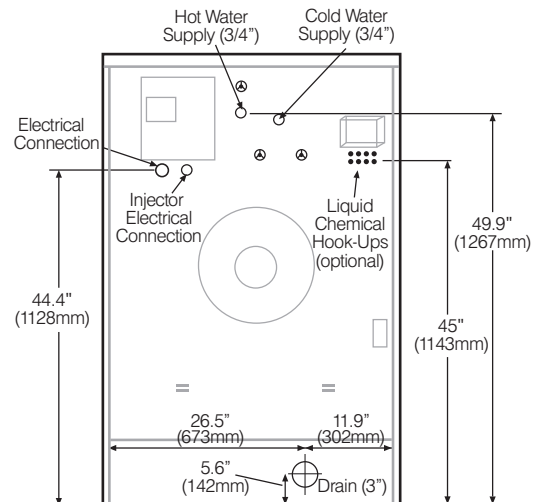

# EH060

**SPORTS LAUNDRY SYSTEMS 60-POUND CAPACITY  
 HIGH-PERFORMANCE WASHER-EXTRACTOR**

Capacity <i>lbs (kg)</i>	60 (27.2)
Cylinder Diameter <i>inch (mm)</i>	30.1 (765)
Cylinder Depth <i>inch (mm)</i>	20.5 (520)
Cylinder Volume <i>cu ft</i>	8.4 (239)
Net Weight <i>lbs (kg)</i>	1289 (584)
Crated Weight <i>lbs (kg)</i>	1338 (607)
Machine Width <i>inch (mm)</i>	38.4 (975)
Machine Depth <i>inch (mm)</i>	48.2 (1225)
Machine Height <i>inch (mm)</i>	58.1 (1476)
Door Opening <i>inch (mm)</i>	15.7 (400)
Floor to Door <i>inch (mm)</i>	22.9 (582)
Shipping Dimensions <i>inch (mm)</i> ( <i>WxDxH</i> )	39.4 x 49.6 x 64.2 (1002 x 1260 x 1630)
Washing Speeds <i>rpm</i>	22/27/36/42
Spin Speeds <i>rpm</i>	86/350/550/725/966
G-force	3.15/52/130/225/400
Static Force Transmitted <i>lbs (kg)</i>	1528 (693)
Dynamic Force Transmitted <i>lbs (kg)</i>	291 (132)
Frequency of Dynamic Force <i>Hz</i>	16.1
Available Voltages/Wire Conductor/Amp	
Hot Water ( <i>standard</i> )	208-240/60/1, 2W + G, 15 Amp
Steam Auxiliary Heat ( <i>optional</i> )	208-240/60/1, 2W + G, 15 Amp
Hot Water ( <i>standard</i> )	208-240/60/3, 3W + G, 10 Amp
Electric Auxiliary Heat ( <i>optional</i> )	208/60/3, 3W + G, 50 Amp
Electric Auxiliary Heat ( <i>optional</i> )	240/60/3, 3W + G, 60 Amp
Steam Auxiliary Heat ( <i>optional</i> )	208-240/60/3, 3W + G, 10 Amp
Drain Diameter <i>inch (mm)</i>	3 (76)
Water Inlets <i>inch (mm)</i>	2 @ 3/4 (19)
Recommended Water Pressure <i>PSI (bar)</i>	30-60 (2-4)
Water Flow <i>gal/min (l/min)</i>	16 (60)
Steam Connection <i>inch (mm)</i>	1/2 (12.7)
Steam Pressure ( <i>optional</i> ) <i>PSI (bar)</i>	29-87 (2-6)
Steam Flow ( <i>optional</i> ) <i>lbs/h (kg/h)</i>	176 (80)
Total Power <i>kW</i>	1.88
Electric Heating Power 240V ( <i>optional</i> ) <i>kW</i>	20.3