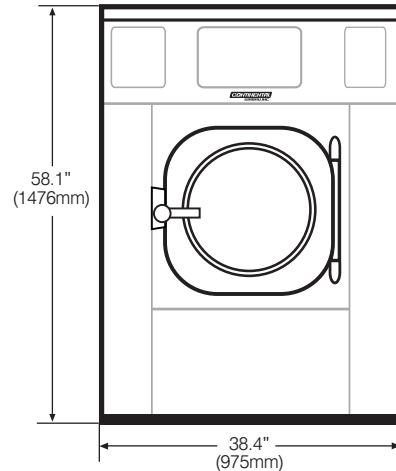

# EH060

**SPORTS LAUNDRY SYSTEMS 60-POUND CAPACITY  
 HIGH-PERFORMANCE WASHER-EXTRACTOR**

Capacity <i>lbs (kg)</i>	60 (27.2)
Cylinder Diameter <i>inch (mm)</i>	30.1 (765)
Cylinder Depth <i>inch (mm)</i>	20.5 (520)
Cylinder Volume <i>cu ft</i>	8.4 (239)
Net Weight <i>lbs (kg)</i>	1289 (584)
Crated Weight <i>lbs (kg)</i>	1338 (607)
Machine Width <i>inch (mm)</i>	38.4 (975)
Machine Depth <i>inch (mm)</i>	48.2 (1225)
Machine Height <i>inch (mm)</i>	58.1 (1476)
Door Opening <i>inch (mm)</i>	15.7 (400)
Floor to Door <i>inch (mm)</i>	22.9 (582)
Shipping Dimensions <i>inch (mm)</i> ( <i>WxDxH</i> )	39.4 x 49.6 x 64.2 (1002 x 1260 x 1630)
Washing Speeds <i>rpm</i>	22/27/36/42
Spin Speeds <i>rpm</i>	86/350/550/725/966
G-force	3.15/52/130/225/400
Static Force Transmitted <i>lbs (kg)</i>	1528 (693)
Dynamic Force Transmitted <i>lbs (kg)</i>	291 (132)
Frequency of Dynamic Force <i>Hz</i>	16.1
Available Voltages/Wire Conductor/Amp	
Hot Water ( <i>standard</i> )	208-240/60/1, 2W + G, 15 Amp
Steam Auxiliary Heat ( <i>optional</i> )	208-240/60/1, 2W + G, 15 Amp
Hot Water ( <i>standard</i> )	208-240/60/3, 3W + G, 10 Amp
Electric Auxiliary Heat ( <i>optional</i> )	208/60/3, 3W + G, 50 Amp
Electric Auxiliary Heat ( <i>optional</i> )	240/60/3, 3W + G, 60 Amp
Steam Auxiliary Heat ( <i>optional</i> )	208-240/60/3, 3W + G, 10 Amp
Drain Diameter <i>inch (mm)</i>	3 (76)
Water Inlets <i>inch (mm)</i>	2 @ 3/4 (19)
Recommended Water Pressure <i>PSI (bar)</i>	30-60 (2-4)
Water Flow <i>gal/min (l/min)</i>	16 (60)
Steam Connection <i>inch (mm)</i>	1/2 (12.7)
Steam Pressure ( <i>optional</i> ) <i>PSI (bar)</i>	29-87 (2-6)
Steam Flow ( <i>optional</i> ) <i>lbs/h (kg/h)</i>	176 (80)
Total Power <i>kW</i>	1.88
Electric Heating Power 240V ( <i>optional</i> ) <i>kW</i>	20.3

\* Specifications subject to change without notice or obligation. Call Sports Laundry Systems for dimensions not shown or for clarification.