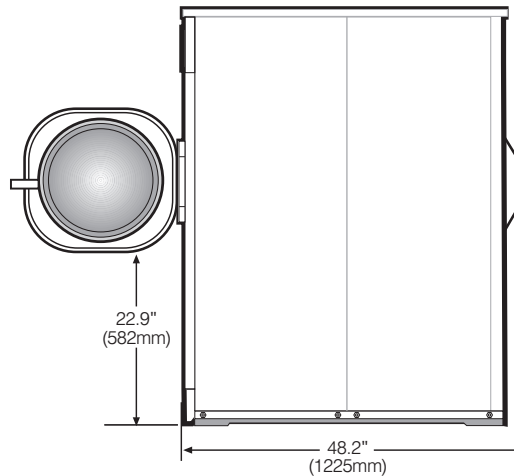

# EH060

**SPORTS LAUNDRY SYSTEMS 60-POUND CAPACITY  
 HIGH-PERFORMANCE WASHER-EXTRACTOR**

Capacity <i>lbs (kg)</i>	60 (27.2)
Cylinder Diameter <i>inch (mm)</i>	30.1 (765)
Cylinder Depth <i>inch (mm)</i>	20.5 (520)
Cylinder Volume <i>cu ft</i>	8.4 (239)
Net Weight <i>lbs (kg)</i>	1289 (584)
Crated Weight <i>lbs (kg)</i>	1338 (607)
Machine Width <i>inch (mm)</i>	38.4 (975)
Machine Depth <i>inch (mm)</i>	48.2 (1225)
Machine Height <i>inch (mm)</i>	58.1 (1476)
Door Opening <i>inch (mm)</i>	15.7 (400)
Floor to Door <i>inch (mm)</i>	22.9 (582)
Shipping Dimensions <i>inch (mm)</i> ( <i>WxDxH</i> )	39.4 x 49.6 x 64.2 (1002 x 1260 x 1630)
Washing Speeds <i>rpm</i>	22/27/36/42
Spin Speeds <i>rpm</i>	86/350/550/725/966
G-force	3.15/52/130/225/400
Static Force Transmitted <i>lbs (kg)</i>	1528 (693)
Dynamic Force Transmitted <i>lbs (kg)</i>	291 (132)
Frequency of Dynamic Force <i>Hz</i>	16.1
Available Voltages/Wire Conductor/Amp	
Hot Water ( <i>standard</i> )	208-240/60/1, 2W + G, 15 Amp
Steam Auxiliary Heat ( <i>optional</i> )	208-240/60/1, 2W + G, 15 Amp
Hot Water ( <i>standard</i> )	208-240/60/3, 3W + G, 10 Amp
Electric Auxiliary Heat ( <i>optional</i> )	208/60/3, 3W + G, 50 Amp
Electric Auxiliary Heat ( <i>optional</i> )	240/60/3, 3W + G, 60 Amp
Steam Auxiliary Heat ( <i>optional</i> )	208-240/60/3, 3W + G, 10 Amp
Drain Diameter <i>inch (mm)</i>	3 (76)
Water Inlets <i>inch (mm)</i>	2 @ 3/4 (19)
Recommended Water Pressure <i>PSI (bar)</i>	30-60 (2-4)
Water Flow <i>gal/min (l/min)</i>	16 (60)
Steam Connection <i>inch (mm)</i>	1/2 (12.7)
Steam Pressure ( <i>optional</i> ) <i>PSI (bar)</i>	29-87 (2-6)
Steam Flow ( <i>optional</i> ) <i>lbs/h (kg/h)</i>	176 (80)
Total Power <i>kW</i>	1.88
Electric Heating Power 240V ( <i>optional</i> ) <i>kW</i>	20.3